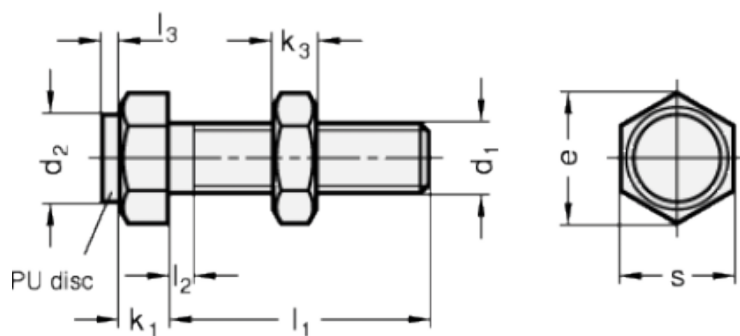

Article number: 20251M620AK

Description: E+G Setting bolt GN 251-M6-20-AK
with nut

Measures

Type AK

Type BK

Mounting block GN 412.1

d	= M6	s = 10
e	= 11.5	
K	= -	
k1	= 4	
k2	= 5	
l1	= 20	
l2 max.	= 3	
l3	= -	