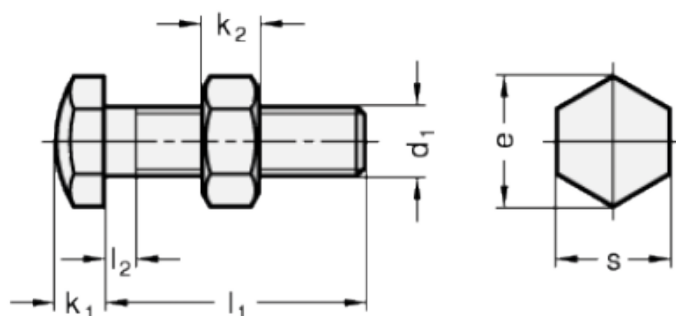

Article number: 20251M620AK

Description: E+G Setting bolt GN 251-M6-20-AK
with nut

Measures

Type AK

Type BK

Mounting block GN 412.1

d	= M6	s = 10
e	= 11.5	
K	= -	
k1	= 4	
k2	= 5	
l1	= 20	
l2 max.	= 3	
l3	= -	